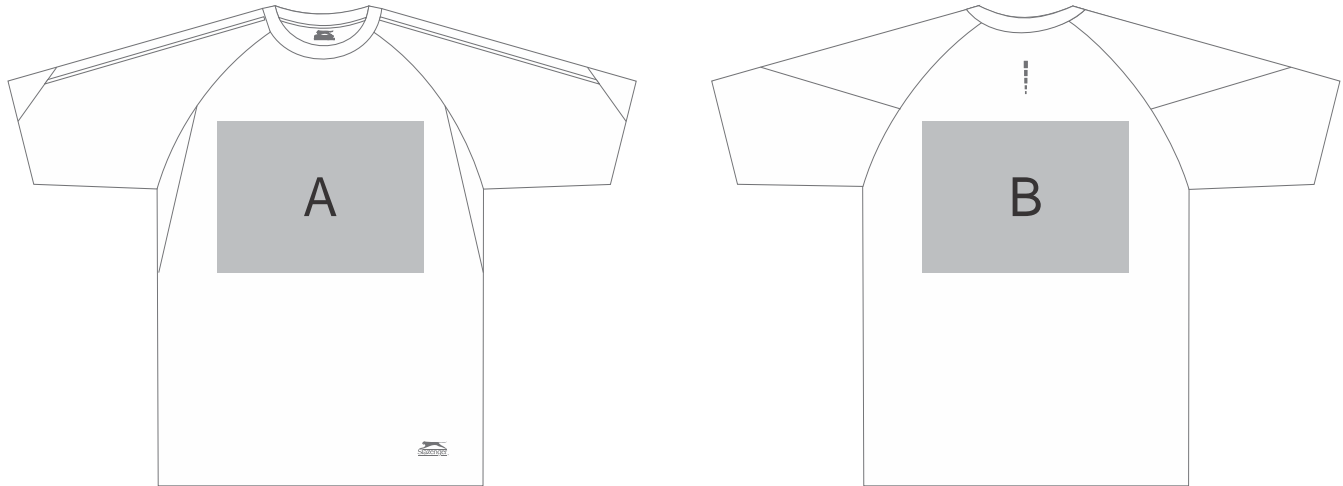

TS-SL-64-A

Ladies Slazenger Endurance T-Shirt

We do not brand on the sleeves

Need to know:

- Includes 1-Position Digital Transfer (setup fees apply)
- DTC Inclusive Parameters: Left/Right Chest = 100mm x 100mm.
- No branding on Sleeves due to reflective tape.

Branding Options:

Position	Branding Method (Branding Code)	No. of Colours	Dimension
A	Embroidery (EM-CLOTHING)	N/A	200mm wide x 200mm high
A	Screen Print (SA)	6 Colours	260mm wide x 200mm high
A	Digital Transfer Clothing A6 (DTC-A6)	Full Colour	148mm wide x 105mm high
A	Digital Transfer Clothing A5 (DTC-A5)	Full Colour	200mm wide x 148mm high
A	Digital Transfer Clothing A4 (DTC-A4)	Full Colour	290mm wide x 200mm high
A	Silicone (STP-A)	N/A	30mm wide x 30mm high
A	Silicone (STP-B)	N/A	50mm wide x 50mm high
A	Silicone (STP-C)	N/A	80mm wide x 80mm high

A	Silicone (STP-D)	N/A	120mm wide x 40mm high
B	Embroidery (EM-CLOTHING)	N/A	200mm wide x 200mm high
B	Screen Print (SA)	6 Colours	260mm wide x 200mm high
B	Digital Transfer Clothing A6 (DTC-A6)	Full Colour	148mm wide x 105mm high
B	Digital Transfer Clothing A5 (DTC-A5)	Full Colour	200mm wide x 148mm high
B	Digital Transfer Clothing A4 (DTC-A4)	Full Colour	290mm wide x 200mm high
B	Silicone (STP-A)	N/A	30mm wide x 30mm high
B	Silicone (STP-B)	N/A	50mm wide x 50mm high
B	Silicone (STP-C)	N/A	80mm wide x 80mm high
B	Silicone (STP-D)	N/A	120mm wide x 40mm high